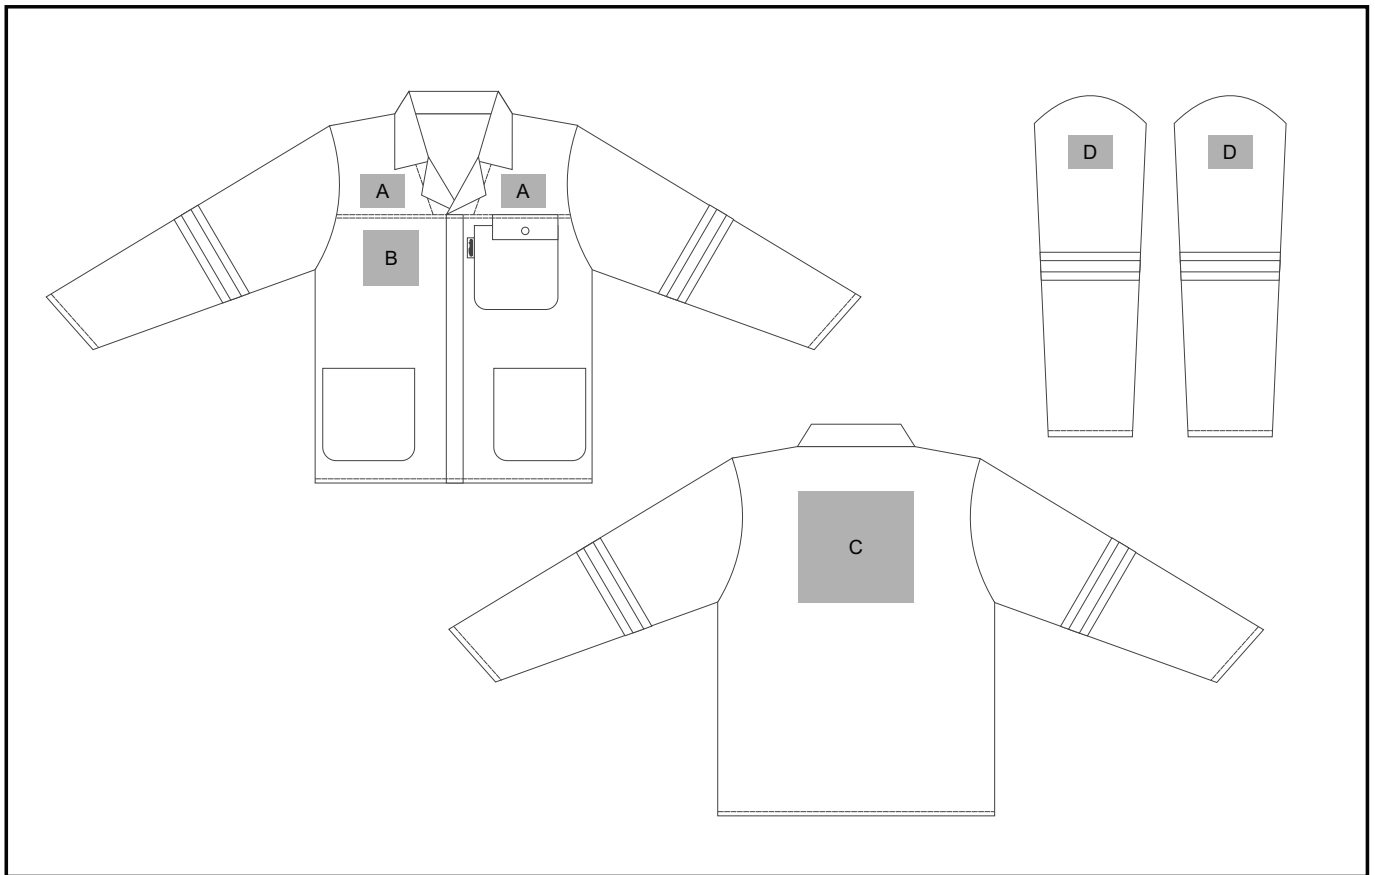

ALT-11161

CAST PREMIUM 100% COTTON DENIM JACKET REFLECTIVE ARMS - YELLOW TAPE

Need to know:

- N/A

Branding Options:

Position A

1. Screen Print (SB) - 1 colour
Size: 70mm wide x 30mm high
2. Embroidery (EMB) - 9 colours
Size: 80mm wide x 60mm high

Position B

1. Screen Print (SB) - 1 colour
Size: 100mm wide x 80mm high
2. Embroidery (EMB) - 9 colours
Size: 100mm wide x 100mm high

Position C

1. Screen Print (SB) - 6 colour
Size: 220mm wide x 200mm high
2. Embroidery (EMB) - 9 colours
Size: 200mm wide x 200mm high

Position D

1. Screen Print (SB) - 2 colour
Size: 60mm wide x 60mm high
2. Embroidery (EMB) - 9 colours
Size: 60mm wide x 80mm high